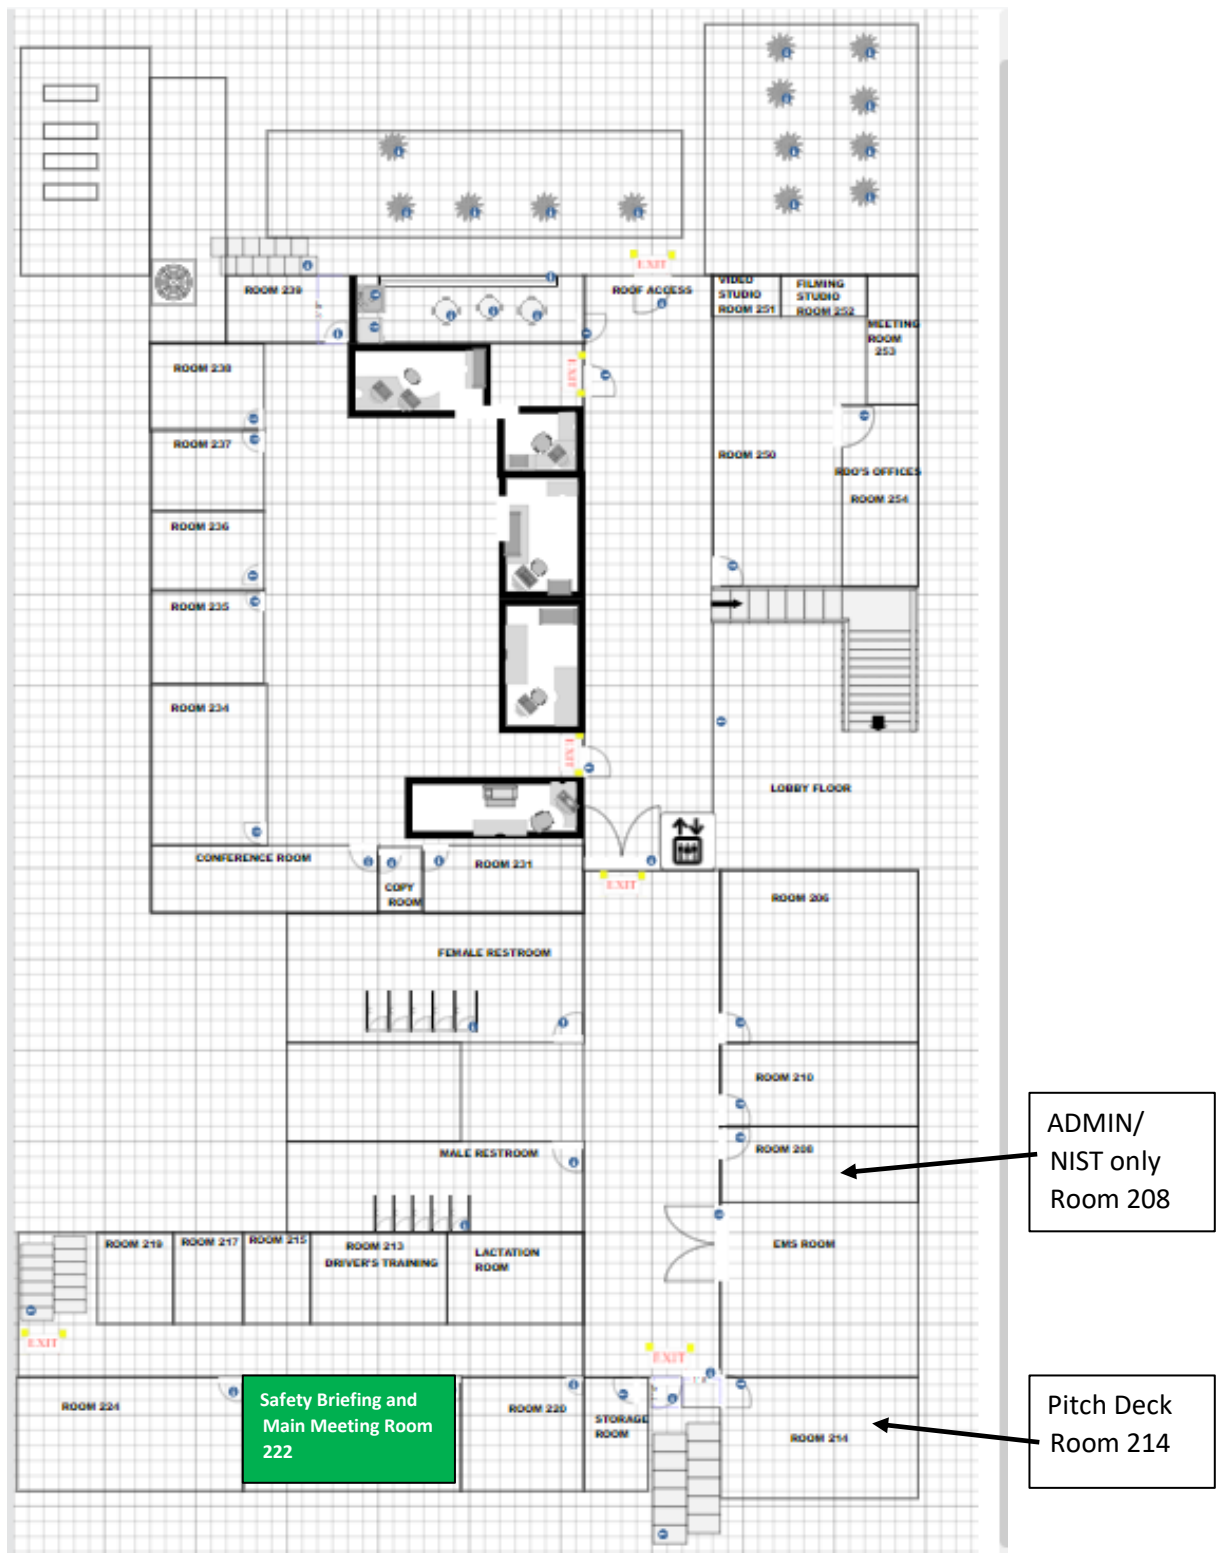

Montgomery County Public Safety Training Academy

Address: 8751 Snouffer School Rd, Montgomery Village, MD 20879

Phone: [\(240\) 773-8200](tel:2407738200)

- | | |
|-------------------------------|---|
| ★ A - Academic Building | G - 2 Story Single Family attached garage |
| A1 - Gymnasium/Fitness Center | H - Future Special Ops |
| A2 - Indoor Range | I - Skill Pad |
| ★ B - 2 Story Parking Garage | J - Skid Pan |
| C - Apparatus Bays (6) | K - High Speed Drivers Track |
| D - Command Lab | L - City Scape |
| E - High Bay | M - Police K9 |
| F - High Rise Burn Building | N - Ride-On Office |

Montgomery County Public Safety Training Campus

Main Montgomery County
PTA Academic Building –
1st Floor

Main Montgomery County PTA Academic Building 2nd Floor

High Bay Building