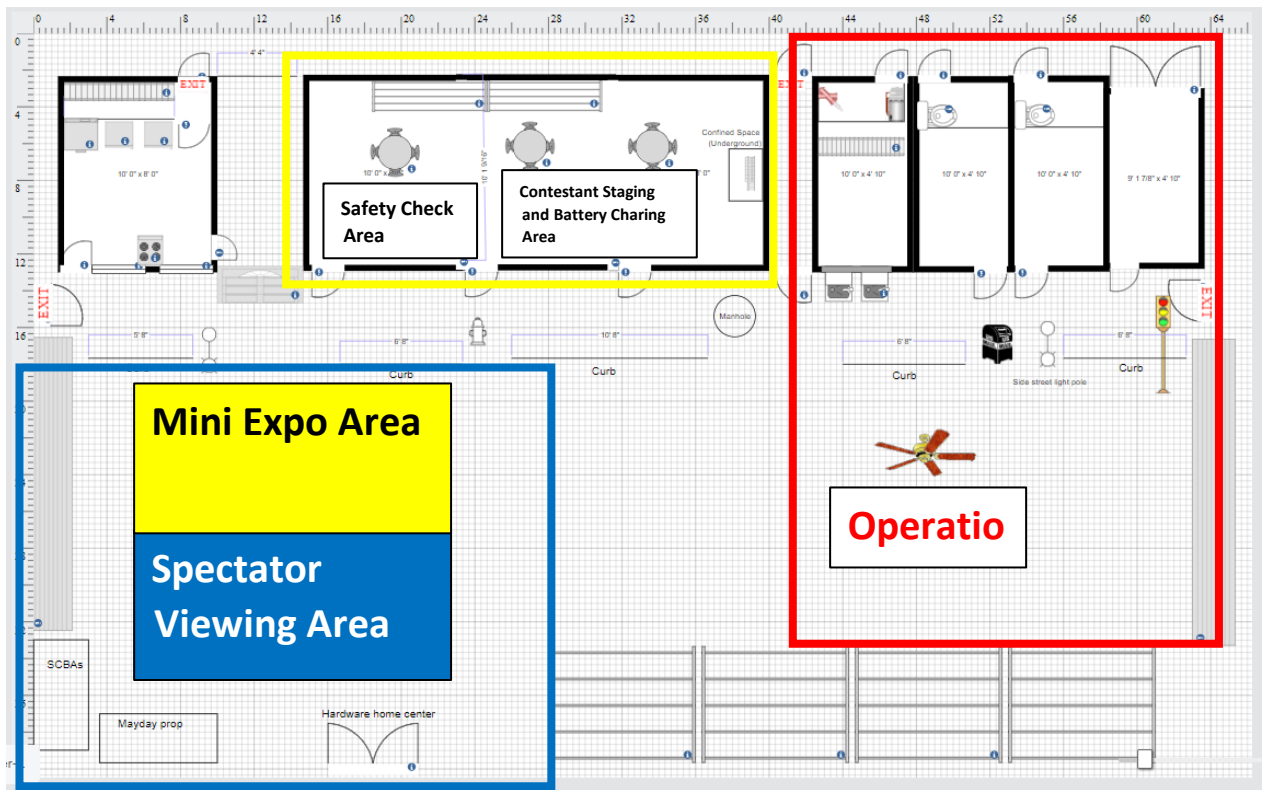

Montgomery County Public Safety Training Academy

Address: 8751 Snouffer School Rd, Montgomery Village, MD 20879

Phone: [\(240\) 773-8200](tel:2407738200)

- | | |
|-------------------------------|---|
| ★ A - Academic Building | G - 2 Story Single Family attached garage |
| A1 - Gymnasium/Fitness Center | H - Future Special Ops |
| A2 - Indoor Range | I - Skill Pad |
| ★ B - 2 Story Parking Garage | J - Skid Pan |
| C - Apparatus Bays (6) | K - High Speed Drivers Track |
| D - Command Lab | L - City Scape |
| E - High Bay | M - Police K9 |
| F - High Rise Burn Building | N - Ride-On Office |

Montgomery County Public Safety Training Campus

Main Montgomery County
PTA Academic Building –
1st Floor

Main Montgomery County PTA Academic Building 2nd Floor

High Bay Building