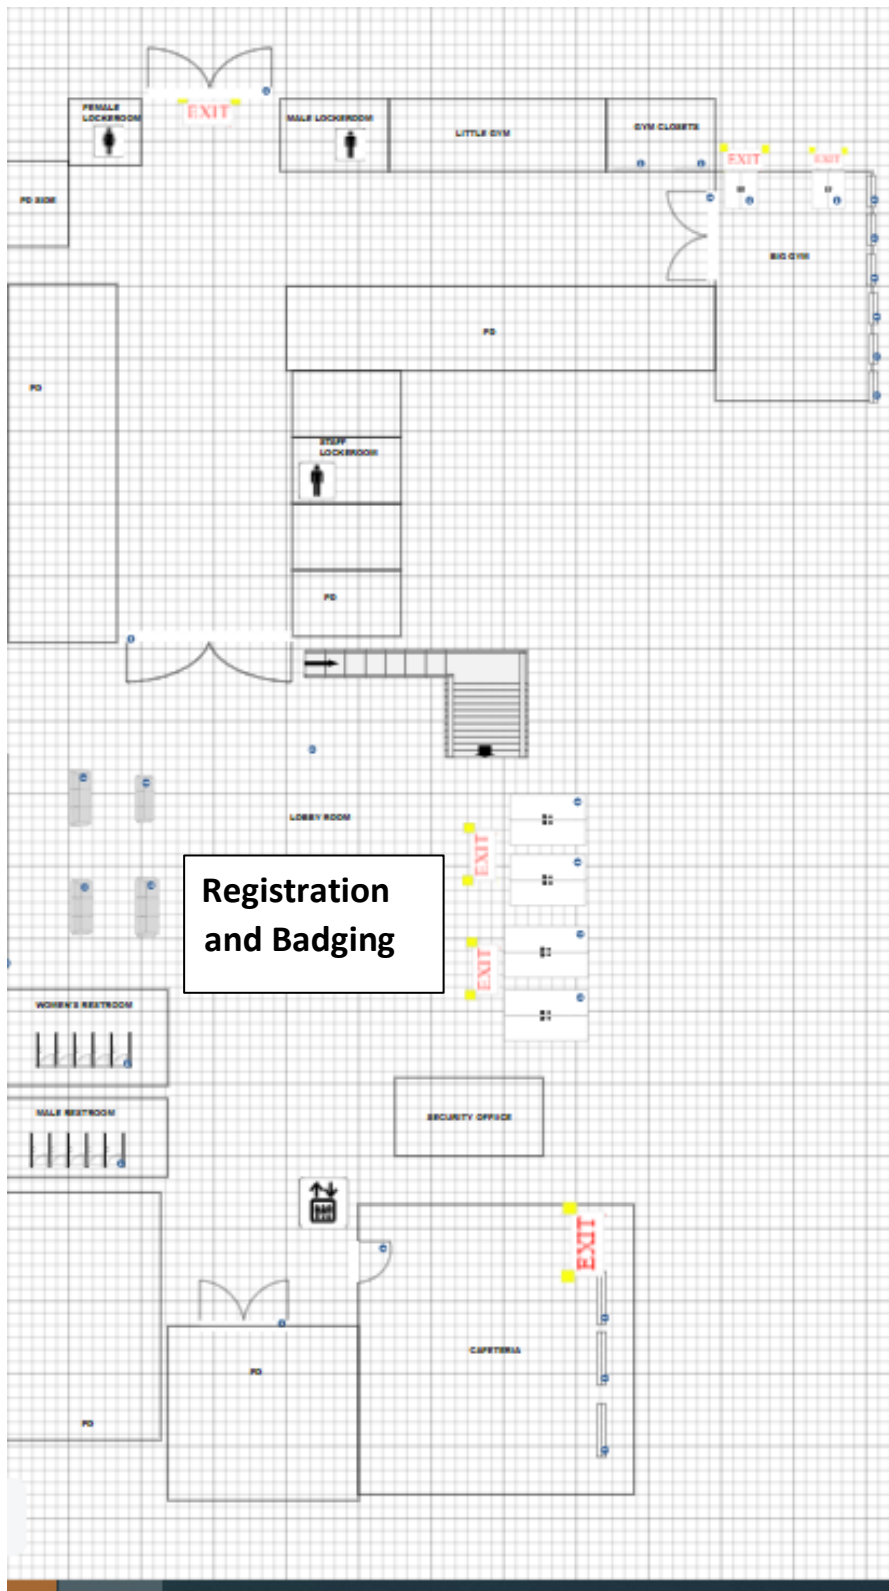

Montgomery County Public Safety Training Academy

Address: 8751 Snouffer School Rd, Montgomery Village, MD 20879

Phone: [\(240\) 773-8200](tel:2407738200)

- | | |
|-------------------------------|---|
| ★ A - Academic Building | G - 2 Story Single Family attached garage |
| A1 - Gymnasium/Fitness Center | H - Future Special Ops |
| A2 - Indoor Range | I - Skill Pad |
| ★ B - 2 Story Parking Garage | J - Skid Pan |
| C - Apparatus Bays (6) | K - High Speed Drivers Track |
| D - Command Lab | L - City Scape |
| E - High Bay | M - Police K9 |
| F - High Rise Burn Building | N - Ride-On Office |

Montgomery County Public Safety Training Campus

Main Montgomery County
PTA Academic Building –
1st Floor

Main Montgomery County PTA Academic Building 2nd Floor

High Bay Building