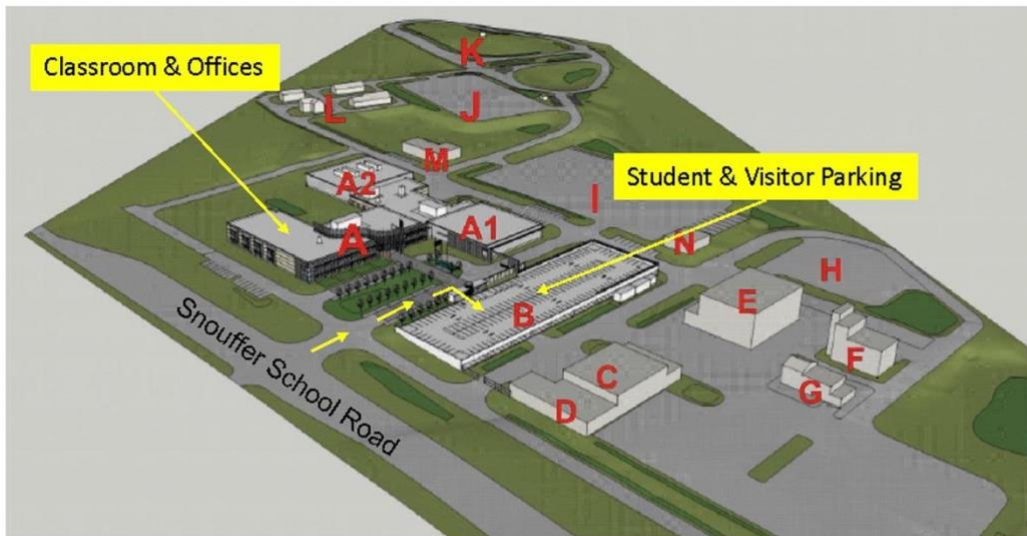

Montgomery County Public Safety Training Academy

Address: 8751 Snouffer School Rd, Montgomery Village, MD 20879

Phone: [\(240\) 773-8200](tel:2407738200)

- | | |
|-------------------------------|---|
| ★ A - Academic Building | G - 2 Story Single Family attached garage |
| A1 - Gymnasium/Fitness Center | H - Future Special Ops |
| A2 - Indoor Range | I - Skill Pad |
| ★ B - 2 Story Parking Garage | J - Skid Pan |
| C - Apparatus Bays (6) | K - High Speed Drivers Track |
| D - Command Lab | L - City Scape |
| E - High Bay | M - Police K9 |
| F - High Rise Burn Building | N - Ride-On Office |

Montgomery County Public Safety Training Campus

Main Montgomery County
PTA Academic Building –
1st Floor

Main Montgomery County PTA Academic Building 2nd Floor

High Bay Building